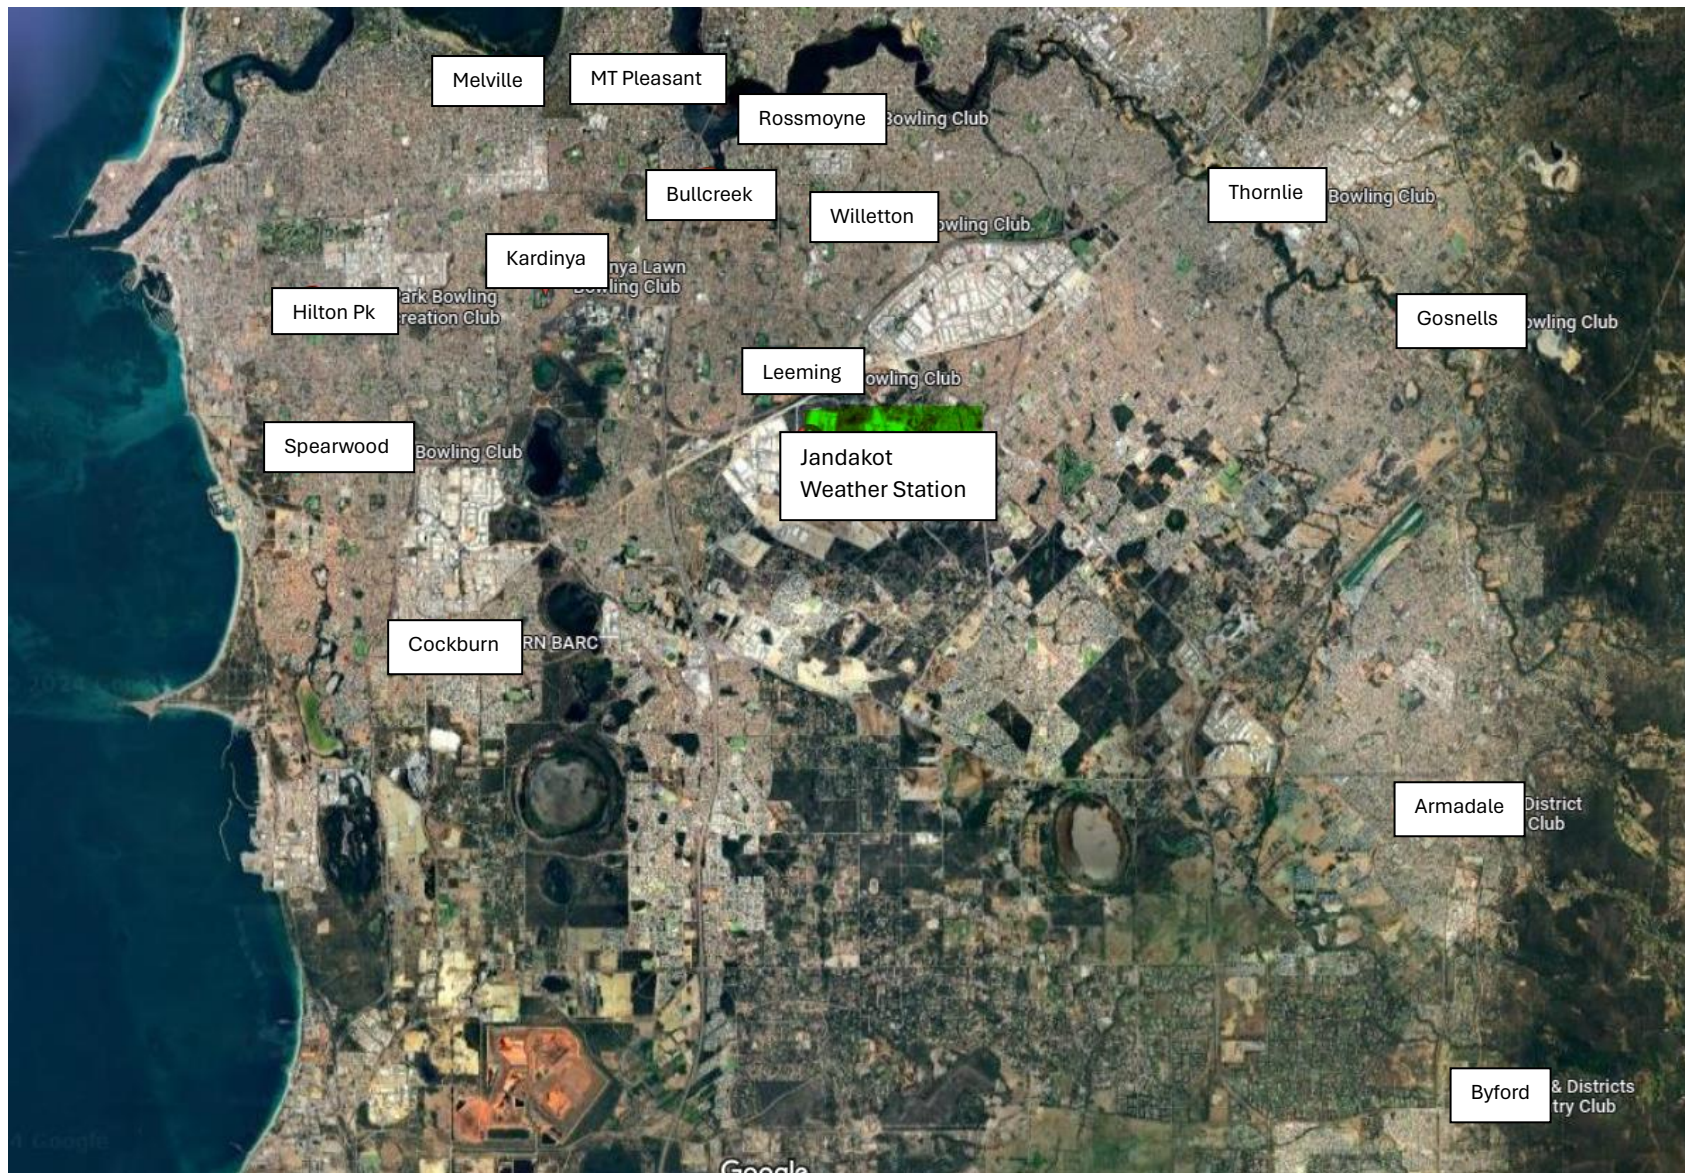

14 Bowling Clubs receive their current temperature off the BOM Jandakot Weather Station located at Jandakot Airport

Armadale distance to WS 16km, Bull Creek AFA distance to WS 6.5km, Byford distance to WS 18.6km, Cockburn distance to WS 7.8km, Gosnells distance to WS 11.0km, Hilton Park distance to WS 8.0km, Kardinya distance to WS 7.0km, Leeming distance to WS 1.8km, Melville distance to WS 10.5km, Mt Pleasant distance to WS 9.5km, Rossmoyne distance to WS 7.0km, Spearwood distance to WS 7.4km, Thornlie distance to WS 11.0km, Willetton distance to WS 6.0km