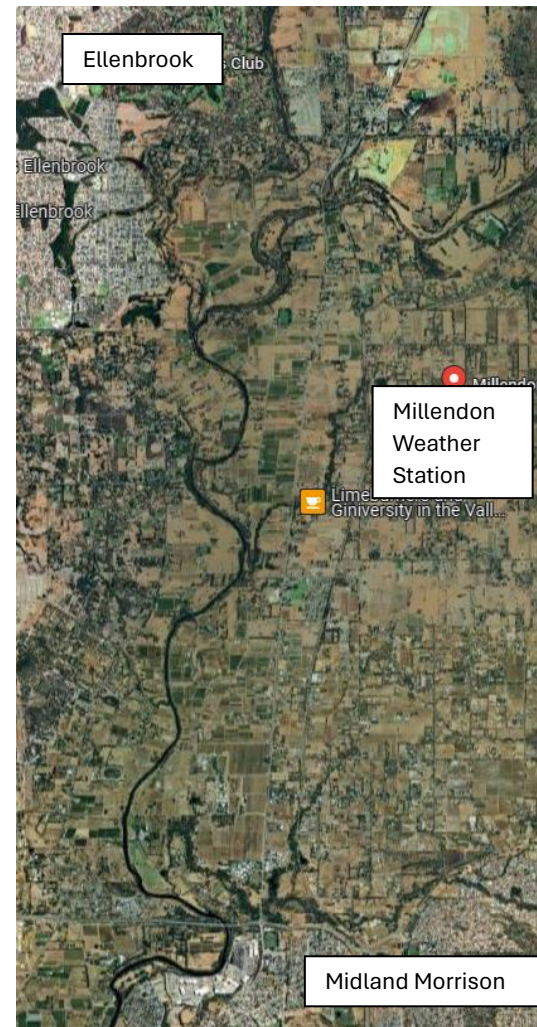

2 Bowling Clubs receive their current temperature off the BOM Millendon Weather Station located at Millendon (Swan Valley).

Ellenbrook distance to WS 6.5km, Midland Morrison distance to WS 4.6km