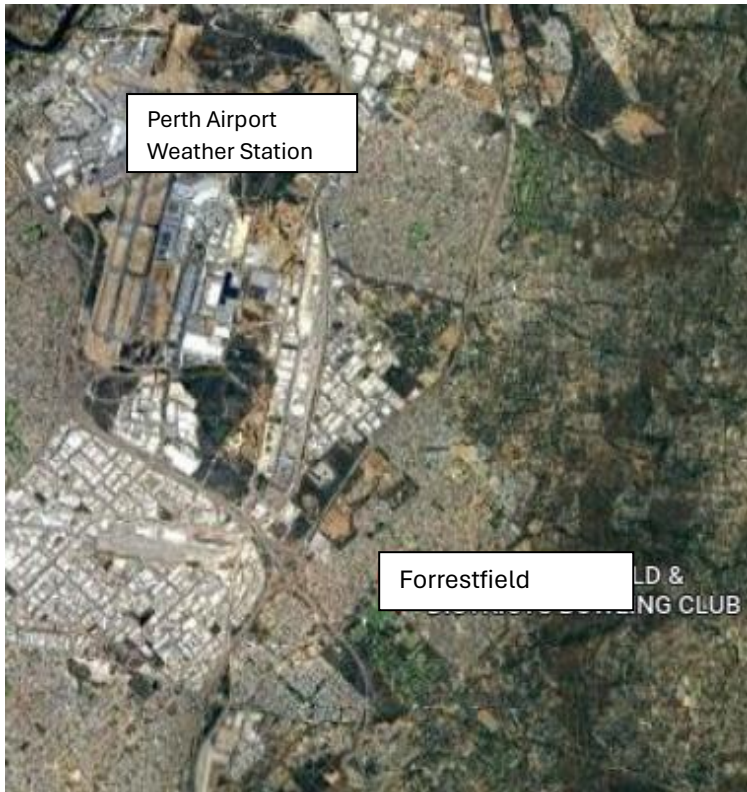

1 Bowling Club receives their current temperature off the BOM Pearce Weather Station located at Pearce RAAF.

Bullsbrook distance to WS 2.7km

2 Bowling Clubs receive their current temperature off the BOM Millendon Weather Station located at Millendon (Swan Valley).

Ellenbrook distance to WS 6.5km, Midland Morrison distance to WS 4.6km

3 Bowling Clubs receive their current temperature off the BOM Gooseberry Hill Weather Station located in Gooseberry Hill.

Glen Forrest distance to WS 6.5km

Kalamunda distance to WS 1.4km

Mundaring distance to WS 11.0km

2 Bowling Clubs receive their current temperature off BOM Bickley Weather Station located at Bickley

Pickering Brook distance to WS 6.0km

Roleystone distance to WS 13.8km

1 Bowling Club receives their current temperature off the BOM Perth Airport Weather Station located at Perth Airport.

Forreestfield distance to WS 8.1km

4 Bowling Clubs receive their current temperature off the BOM Garden Island Weather Station located on Garden Island